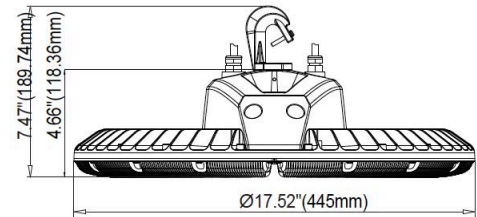

OPTICS

DIMENSIONS

100W/150W(AC120-277V)

200W (AC120-277V)
100W/150W(AC277-480V)

240W (AC120-277V)
200W/240W/(AC277-480V)

SPECIFICATIONS	GC202-100W	GC202-150W	GC202-200W	GC202-240W
Input Wattage	100W	150W	200W	240W
Initial Lumens	13,000	19,500	26,000	31,200
Lumens Per Watt	130	130	130	130
Lumen Maintenance	50,000	50,000	50,000	50,000
CRI	>80	>80	>80	>80
CCT (K)	4,000K/5,000K/ 5,700K/6,500K	4,000K/5,000K/ 5,700K/6,500K	4,000K/5,000K/ 5,700K/6,500K	4,000K/5,000K/ 5,700K/6,500K
Weight	12.83lbs	12.9lbs	13.56lbs	13.89lbs