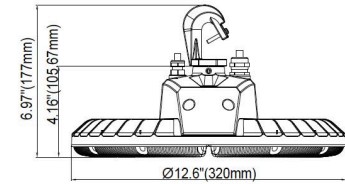

OPTICS

DIMENSIONS

100W/150W(AC120-277V)

200W (AC120-277V)
100W/150W(AC277-480V)

240W (AC120-277V)
200W/240W/(AC277-480V)

SPECIFICATIONS	GC202-100W	GC202-150W	GC202-200W	GC202-240W
Input Wattage	100W	150W	200W	240W
Initial Lumens	13,000	19,500	26,000	31,200
Lumens Per Watt	130	130	130	130
Lumen Maintenance	50,000	50,000	50,000	50,000
CRI	>80	>80	>80	>80
CCT (K)	4,000K/5,000K/ 5,700K/6,500K	4,000K/5,000K/ 5,700K/6,500K	4,000K/5,000K/ 5,700K/6,500K	4,000K/5,000K/ 5,700K/6,500K
Weight	12.83lbs	12.9lbs	13.56lbs	13.89lbs