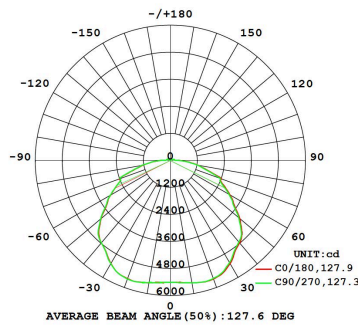

OPTICS

DIMENSIONS

100W/150W(AC120-277V)

200W (AC120-277V)
100W/150W(AC277-480V)

240W (AC120-277V)
200W/240W/(AC277-480V)

SPECIFICATIONS	GC202-100W	GC202-150W	GC202-200W	GC202-240W
Input Wattage	100W	150W	200W	240W
Initial Lumens	13,000	19,500	26,000	31,200
Lumens Per Watt	130	130	130	130
Lumen Maintenance	50,000	50,000	50,000	50,000
CRI	>80	>80	>80	>80
CCT (K)	4,000K/5,000K/ 5,700K/6,500K	4,000K/5,000K/ 5,700K/6,500K	4,000K/5,000K/ 5,700K/6,500K	4,000K/5,000K/ 5,700K/6,500K
Weight	12.83lbs	12.9lbs	13.56lbs	13.89lbs