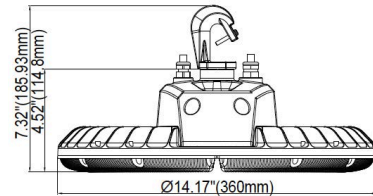

OPTICS

DIMENSIONS

100W/150W(AC120-277V)

200W (AC120-277V)
100W/150W(AC277-480V)

240W (AC120-277V)
200W/240W/(AC277-480V)

SPECIFICATIONS	GC202-100W	GC202-150W	GC202-200W	GC202-240W
Input Wattage	100W	150W	200W	240W
Initial Lumens	13,000	19,500	26,000	31,200
Lumens Per Watt	130	130	130	130
Lumen Maintenance	50,000	50,000	50,000	50,000
CRI	>80	>80	>80	>80
CCT (K)	4,000K/5,000K/ 5,700K/6,500K	4,000K/5,000K/ 5,700K/6,500K	4,000K/5,000K/ 5,700K/6,500K	4,000K/5,000K/ 5,700K/6,500K
Weight	12.83lbs	12.9lbs	13.56lbs	13.89lbs