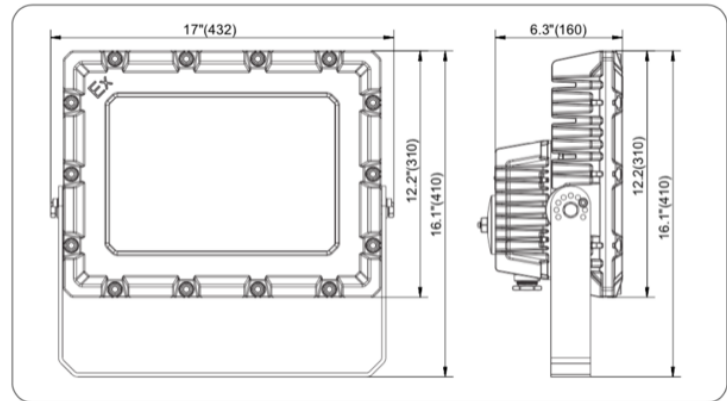

SPECIFICATIONS	100W	150W	200W
<b>Initial Lumens</b>	11,000	16,500	22,000
<b>Lumens Per Watt</b>	110	110	110
<b>Lumen Maintenance (L70)</b>	50,000	50,000	50,000
<b>CRI</b>	≥ 80	≥ 80	≥ 80
<b>CCT (K)</b>	5,000/4,000/3,000	5,000/4,000/3,000	5,000/4,000/3,000
<b>Weight</b>	32.5lb (14.75kg)	33.0lb (15kg)	33.5lb (15.2kg)
<b>Dims (LxWxH)</b>	432x310x160 mm	432x310x160 mm	442x310x160 mm