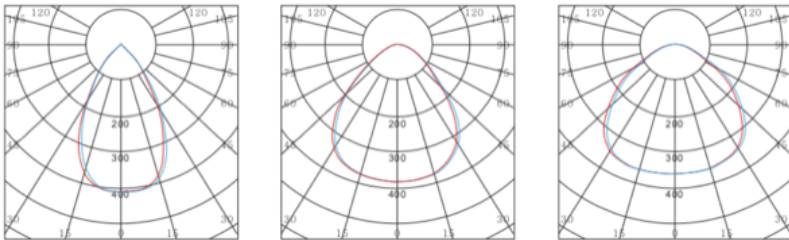

SPECIFICATIONS	100W	150W	200W
<b>Initial Lumens</b>	11,000	16,500	22,000
<b>Lumens Per Watt</b>	110	110	110
<b>Lumen Maintenance (L70)</b>	50,000	50,000	50,000
<b>CRI</b>	≥ 80	≥ 80	≥ 80
<b>CCT (K)</b>	5,000/4,000/3,000	5,000/4,000/3,000	5,000/4,000/3,000
<b>Weight</b>	32.5lb (14.75kg)	33.0lb (15kg)	33.5lb (15.2kg)
<b>Dims (LxWxH)</b>	432x310x160 mm	432x310x160 mm	442x310x160 mm