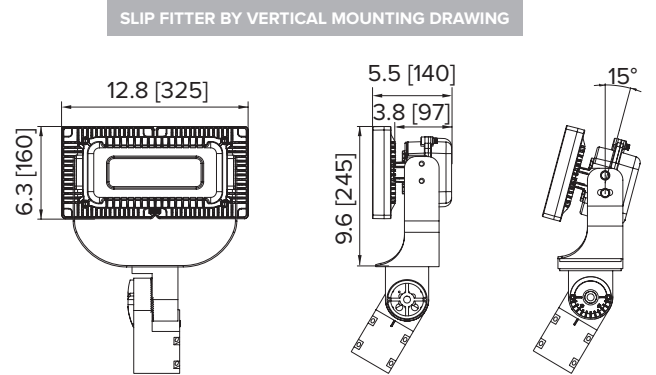

SPECIFICATIONS	FL12-60W	FL12-80W	FL12-100W
Input Wattage	63W	84W	105W
Initial Lumens	8,190	10,920	13,650
Lumen Maintenance (L70)	50,000	50,000	50,000
CRI	≥ 75	≥ 75	≥ 75
CCT (K)	4,000K/ 5,000K	4,000K/ 5,000K	4,000K/ 5,000K
Weight	10.25lb (4.65kg)	10.25lb (4.65kg)	10.25lb (4.65kg)

ORDERING OPTIONS

Sample Order Code: **FL12-100W-P540-D0-GLC-WM**

Family	Wattage	Factory	Optics	Color Temp.	Control	Lens	Lens Type	Mounting
FL12	100W	P	(2) Type II (3) Type III (5) Type V	(40) 4,000K (50) 5,000K	(D0) No Dimming (D1) (0-10V) Dimming (D4) Motion Sensor ON/ OFF (D5) Motion Sensor External	(GL) Glass	(C) Clear (D) Diffuse	(HK) Hook (PP) Pipe (Conduit) (WM) Wall Mounting (SFV) Slip Fitter by Vertical (SSF) Square Slip Fitter (SFL) Slip Fitter in Line
	80W							
	60W