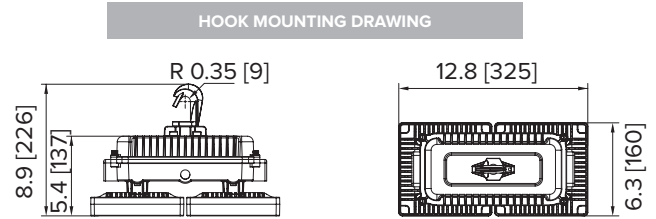

SPECIFICATIONS	FL12-60W	FL12-80W	FL12-100W
Input Wattage	63W	84W	105W
Initial Lumens	8,190	10,920	13,650
Lumen Maintenance (L70)	50,000	50,000	50,000
CRI	≥ 75	≥ 75	≥ 75
CCT (K)	4,000K/ 5,000K	4,000K/ 5,000K	4,000K/ 5,000K
Weight	10.25lb (4.65kg)	10.25lb (4.65kg)	10.25lb (4.65kg)

ORDERING OPTIONS

Sample Order Code: **FL12-100W-P540-D0-GLC-WM**

Family	Wattage	Factory	Optics	Color Temp.	Control	Lens	Lens Type	Mounting
FL12	100W	P	(2) Type II (3) Type III (5) Type V	(40) 4,000K (50) 5,000K	(D0) No Dimming (D1) (0-10V) Dimming (D4) Motion Sensor ON/ OFF (D5) Motion Sensor External	(GL) Glass	(C) Clear (D) Diffuse	(HK) Hook (PP) Pipe (Conduit) (WM) Wall Mounting (SFV) Slip Fitter by Vertical (SSF) Square Slip Fitter (SFL) Slip Fitter in Line
	80W							
	60W